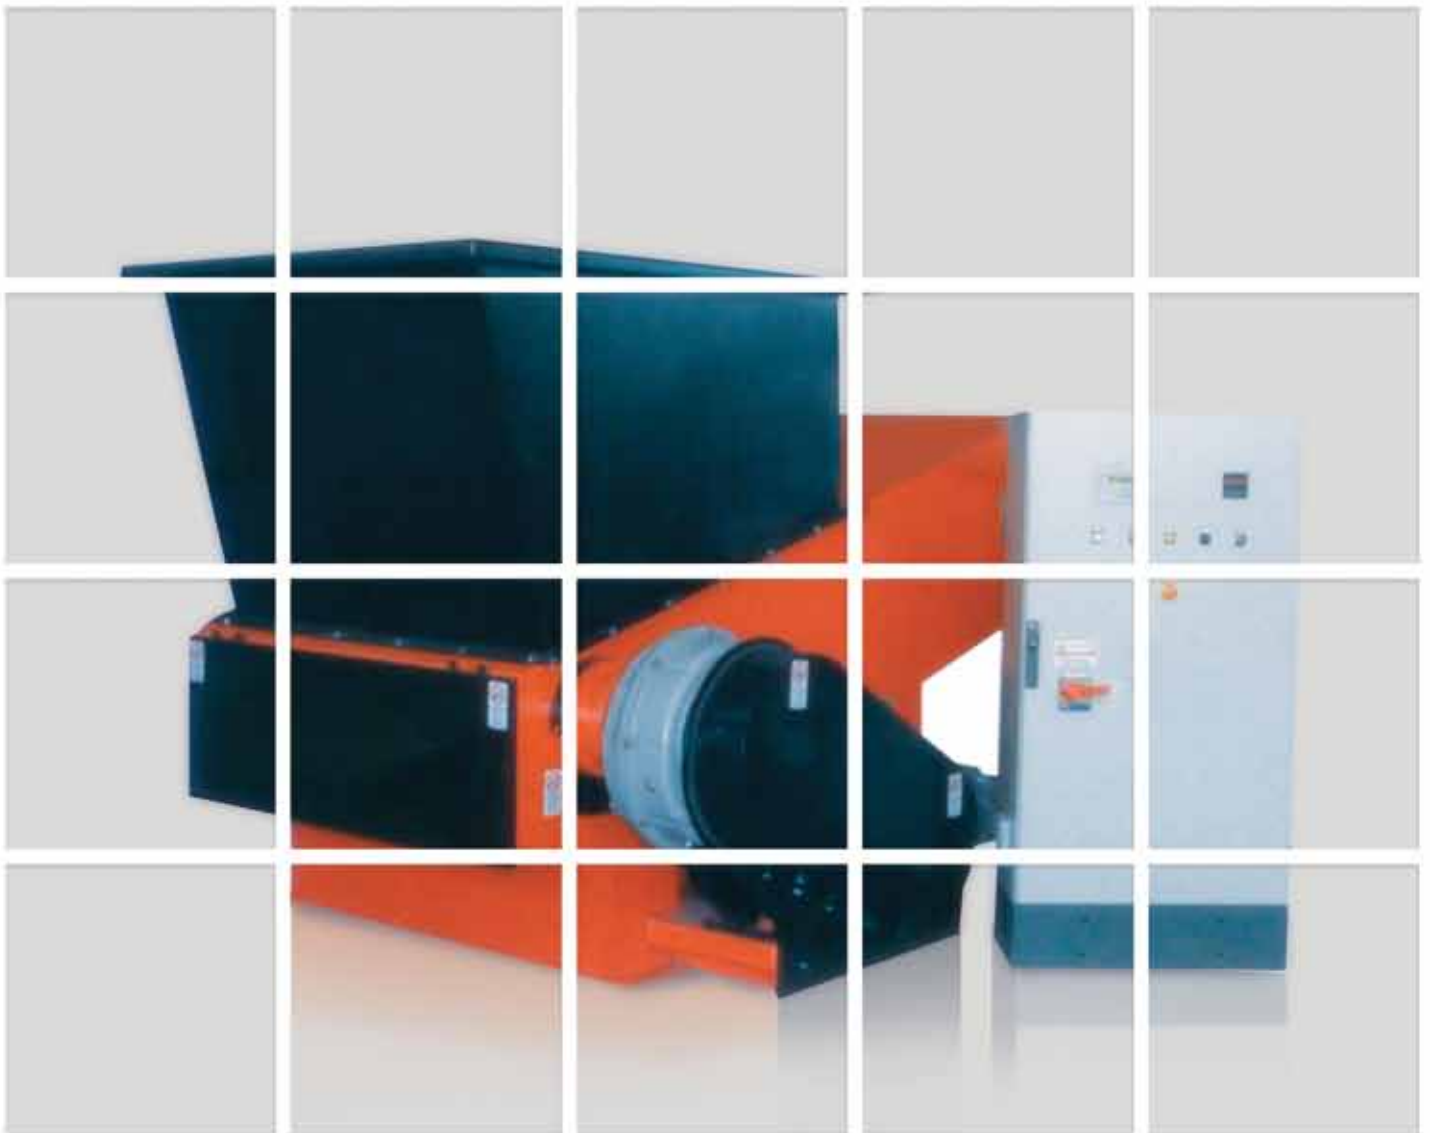

## SINGLE SHAFT SHREDDER

A TRUSTED NAME WORLDWIDE FOR QUALITY

JOGINDRA is one of the leading manufacturers of high quality recycling units for over twenty years. Our machines are capable of providing high quality output with low running cost. Jogindra is specialized in the production of various units such as Single Shaft Shredders, Four Shaft Shredders, Pulverizer, Scrap Granulator etc. with the purpose of recycling, size and volume reduction.

## Our Shredders are suitable for processing various kinds of materials and wastes:

- Light metals scrap (ferrous and non-ferrous)
- MSW (Municipal Solid Waste)
- Industrial and hospital waste
- Plastic materials (PET, HDPE, film Big-bags in PP and similar, etc.)
- W.E.E.E. (Electronic and electric domestic waste)
- Plastic and metal tanks
- Electric and high tension cables
- Textiles, paper, wood